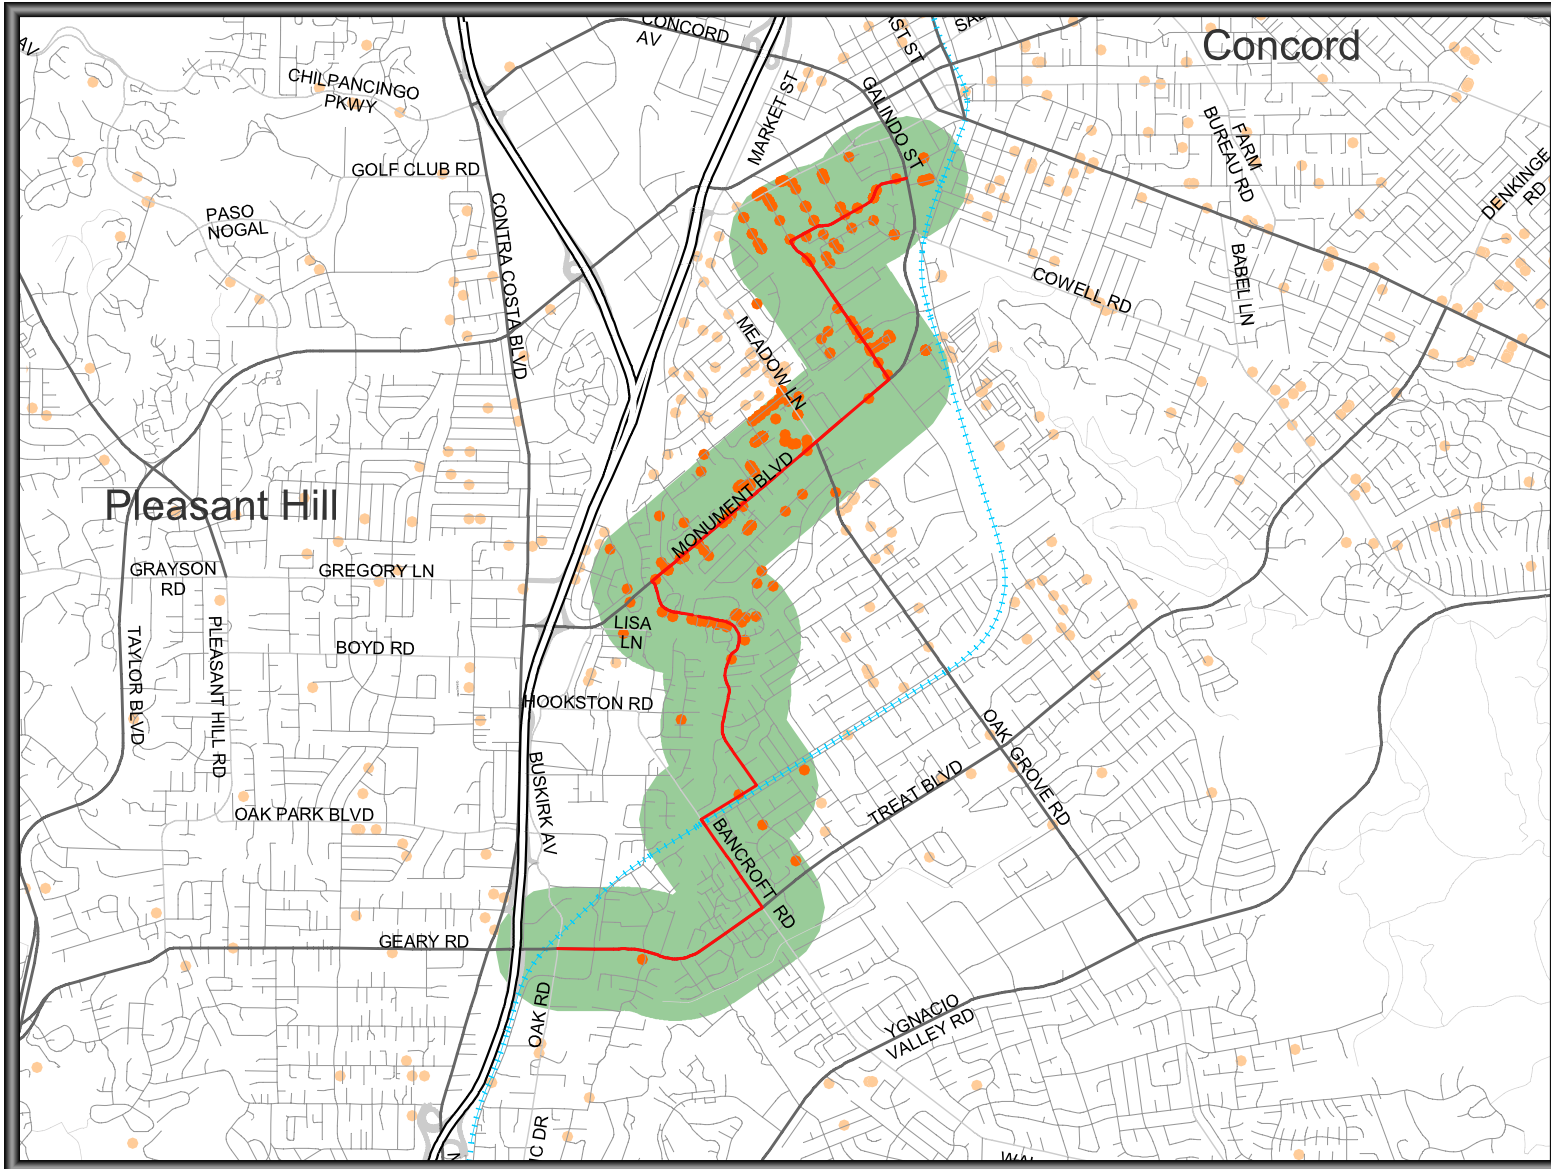

CalWORKs Clients and CCCTA Route 114

Proposed Route 

Legend

 CalWORKs Clients

 1/4 Mile Buffer - Route 114

366 CalWORKs clients live within .25 mile of the proposed Route 114.

CalWORKs data is from Contra Costa County Employment and Human Services

 Prepared for the Central Contra Costa Transit Authority by the Contra Costa County Community Development Department

This map contains copyrighted information. Reproducing all or any portion of this map is an infringement of copyright law. Users of this map agree to read and accept County of Contra Costa disclaimer of liability and warranties provided herewith.

Map Created on 9/18/2000
 Contra Costa County Community Development
 651 Pine Street, 4th Floor - North Wing
 Martinez, CA 94553-0095
 37:59:48.455N 122:06:35.384W